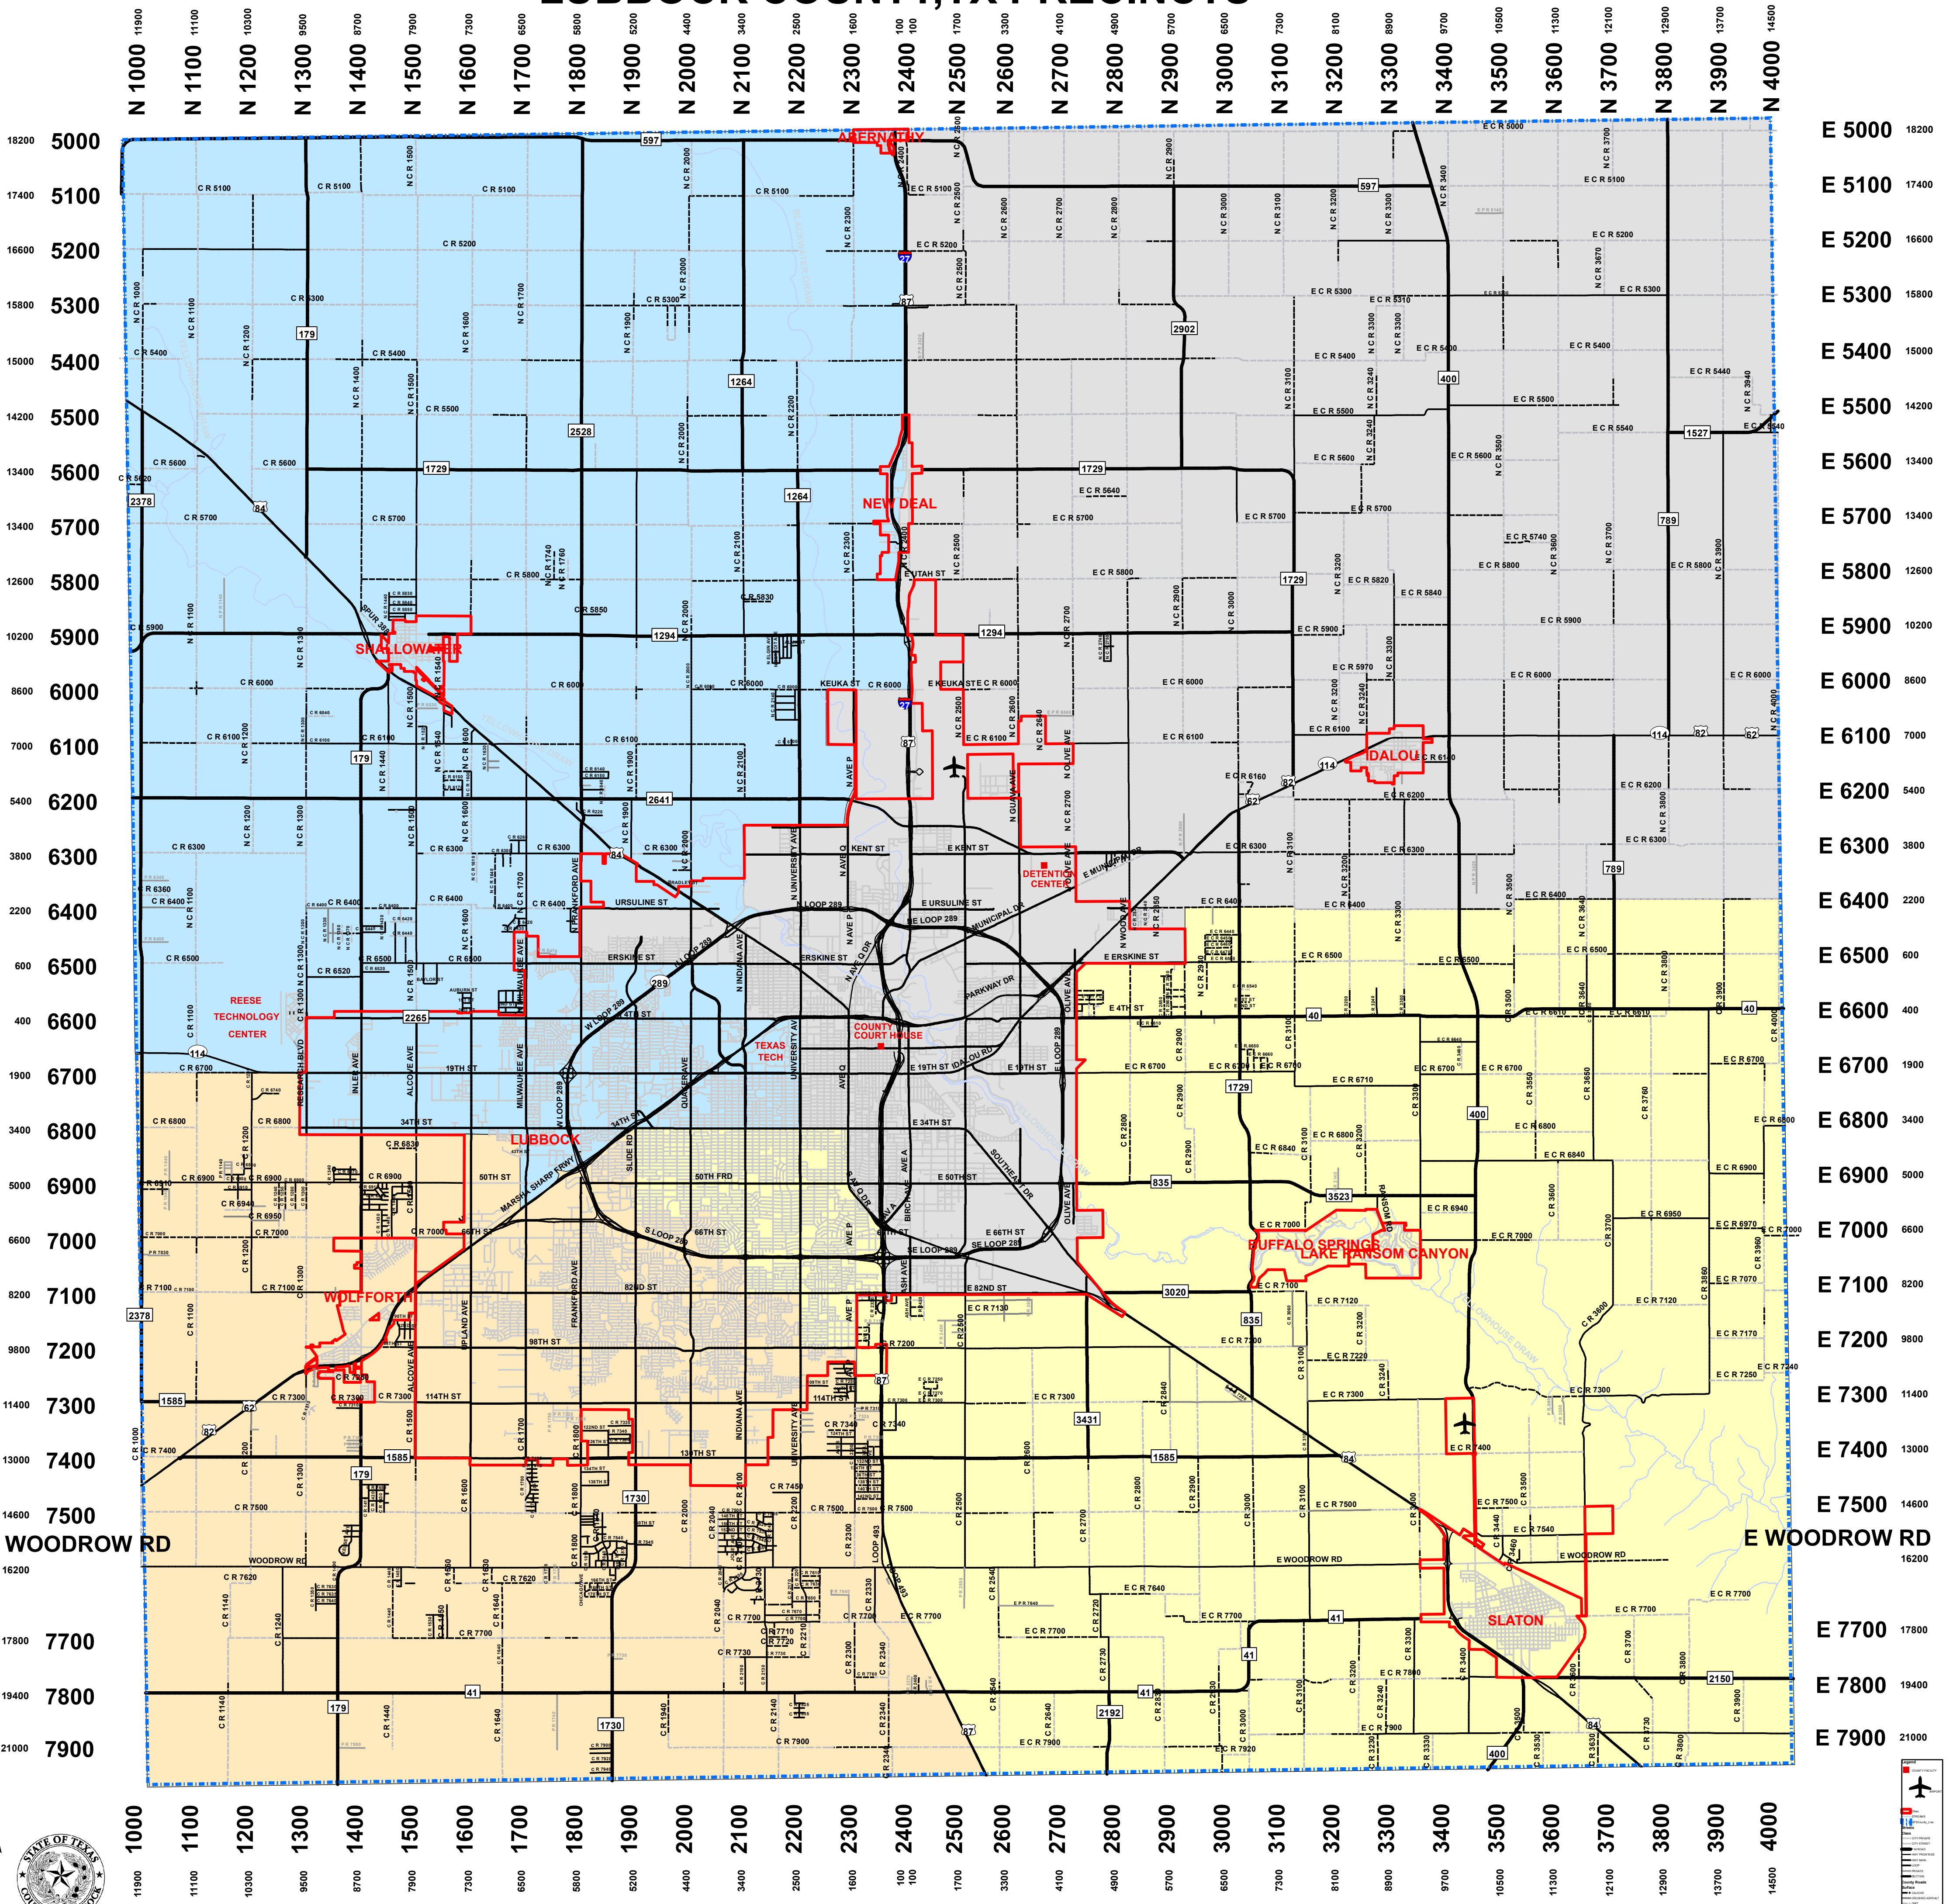

# LUBBOCK COUNTY, TX PRECINCTS

Map Created by Public Works Dept 8/27/2010